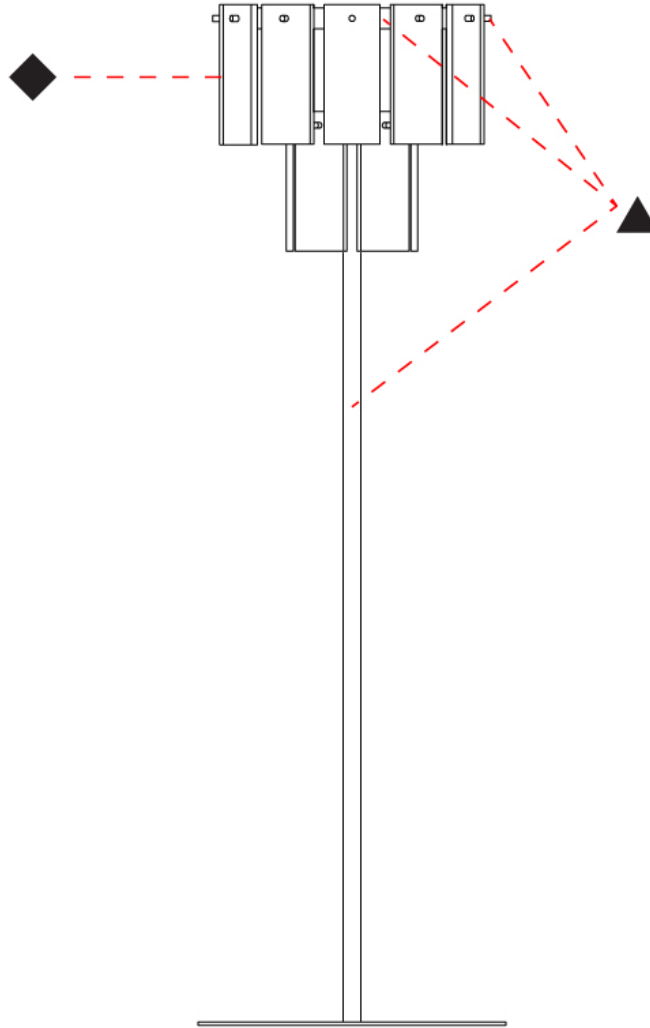

D54055- : D54055-BRA-WHA

PROJECT _____

TYPE _____

SPECIFIER _____

QUANTITY _____

DATE _____

D