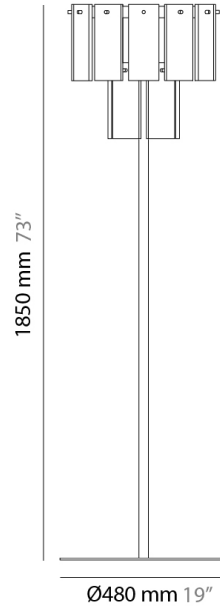

QUARZ PORTABLE

D54055- : D54055-BRA-WHA -

base number Finish Options Finish Options

1. To build a product code in our configurator select the specify button on the base model # product page
2. To build a manual product code on this datasheet choose from the options listed below in blue font and add the suffix to the base model #

GENERAL

Series: Quarz
Brand: Fambuena
Division: Design
Mounting Type: Portable
Mounting Location: Floor
Subcategory: Floor

PHYSICAL

Shape: Abstract
Diameter (mm): 480
Diameter (in): 19
Height (mm): 1850
Height (in): 73
Light Distribution: Direct
Fixture Material: Metal

ELECTRICAL

Number of Lamps: 1
Lamp Type: LED Retrofit
Lamp Shape: A19
Bulb Included: Bulb Not Included
Max. Wattage Per Lamp (W): 11 / 20
Lamp Base: E26
Input Voltage (V): 120

RATINGS AND CERTIFICATIONS

Certified By: Certified for North American Standards
IP rating: IP20

PROJECT	
TYPE	
SPECIFIER	
QUANTITY	
DATE